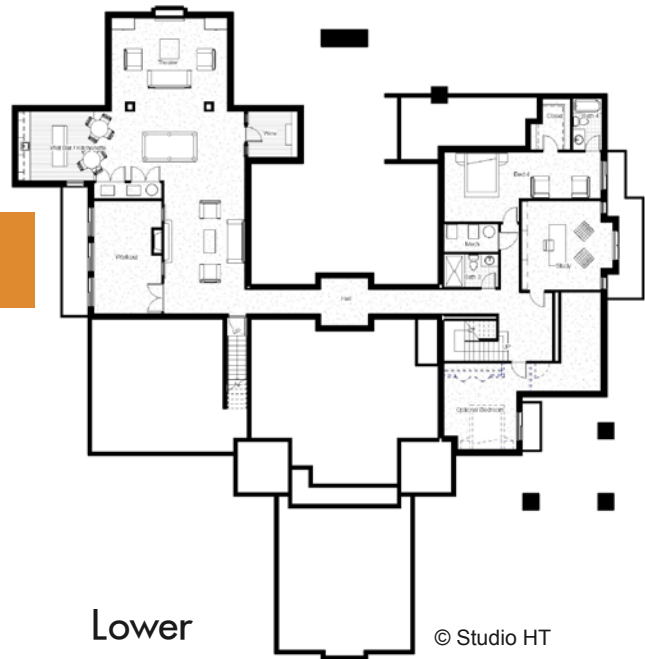

Livable art.net

by Cornerstone Homes

Cornerstone's latest work of Livable Art will enchant you with its multiple hidden courtyards & fanciful water features. This ranch-style home features dramatic entry towers, outdoor sleeping rooms adjacent to roof-top observation deck with fireplace, glass floor panels in its entry, walls of glass which blur the line between courtyard & kitchen. and many more features than we can list. All this combined with luxurious finishes this sort of home demands. Views forever from its huge southwest facing lot.

6534 finished sq. ft.

**2870 High Prairie Way, Broomfield
Spruce Meadows Subdivision**

Main

© Studio HT

Call Monday - Friday
720-771-0744

Lower

© Studio HT

Main: 3414
Lower: 3120
Total: 6534